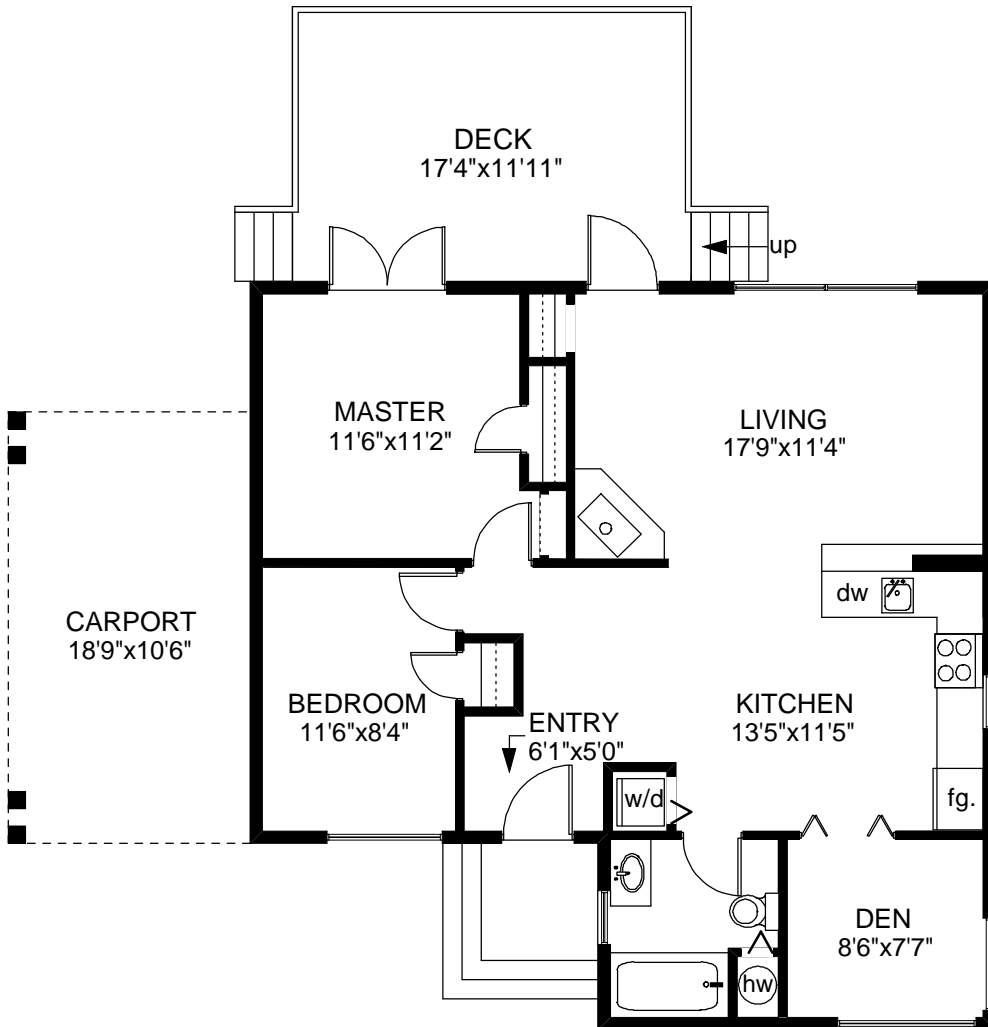

'MILE BEACH COTTAGE'

16919 TSONOQUA DRIVE

MAIN	FLOOR
930	SQ.FT